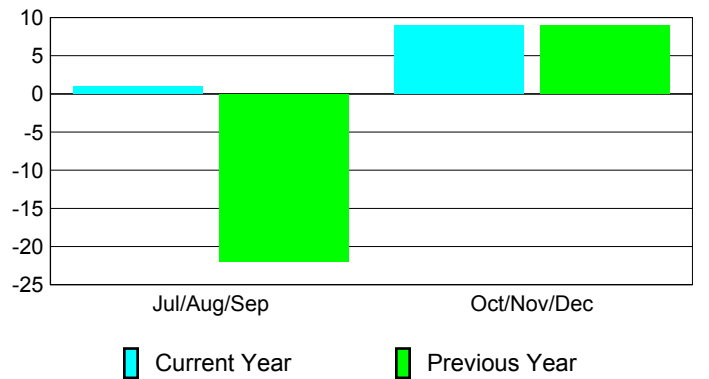

Comparison of Membership Gain/Loss

Current Year Compared to the Previous Year