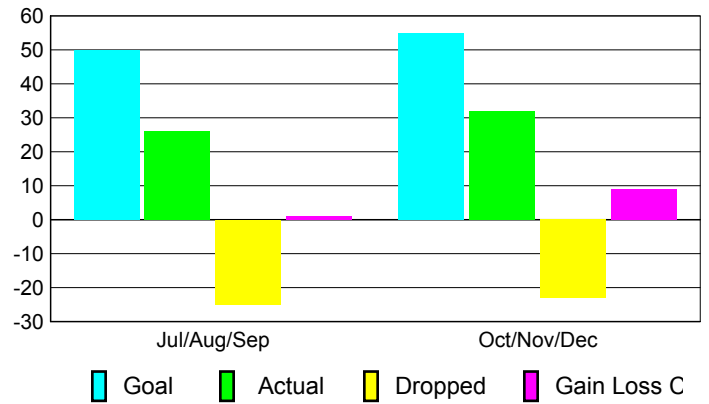

Membership Results 2010-2011

Goal, New, Dropped, Gain/Loss